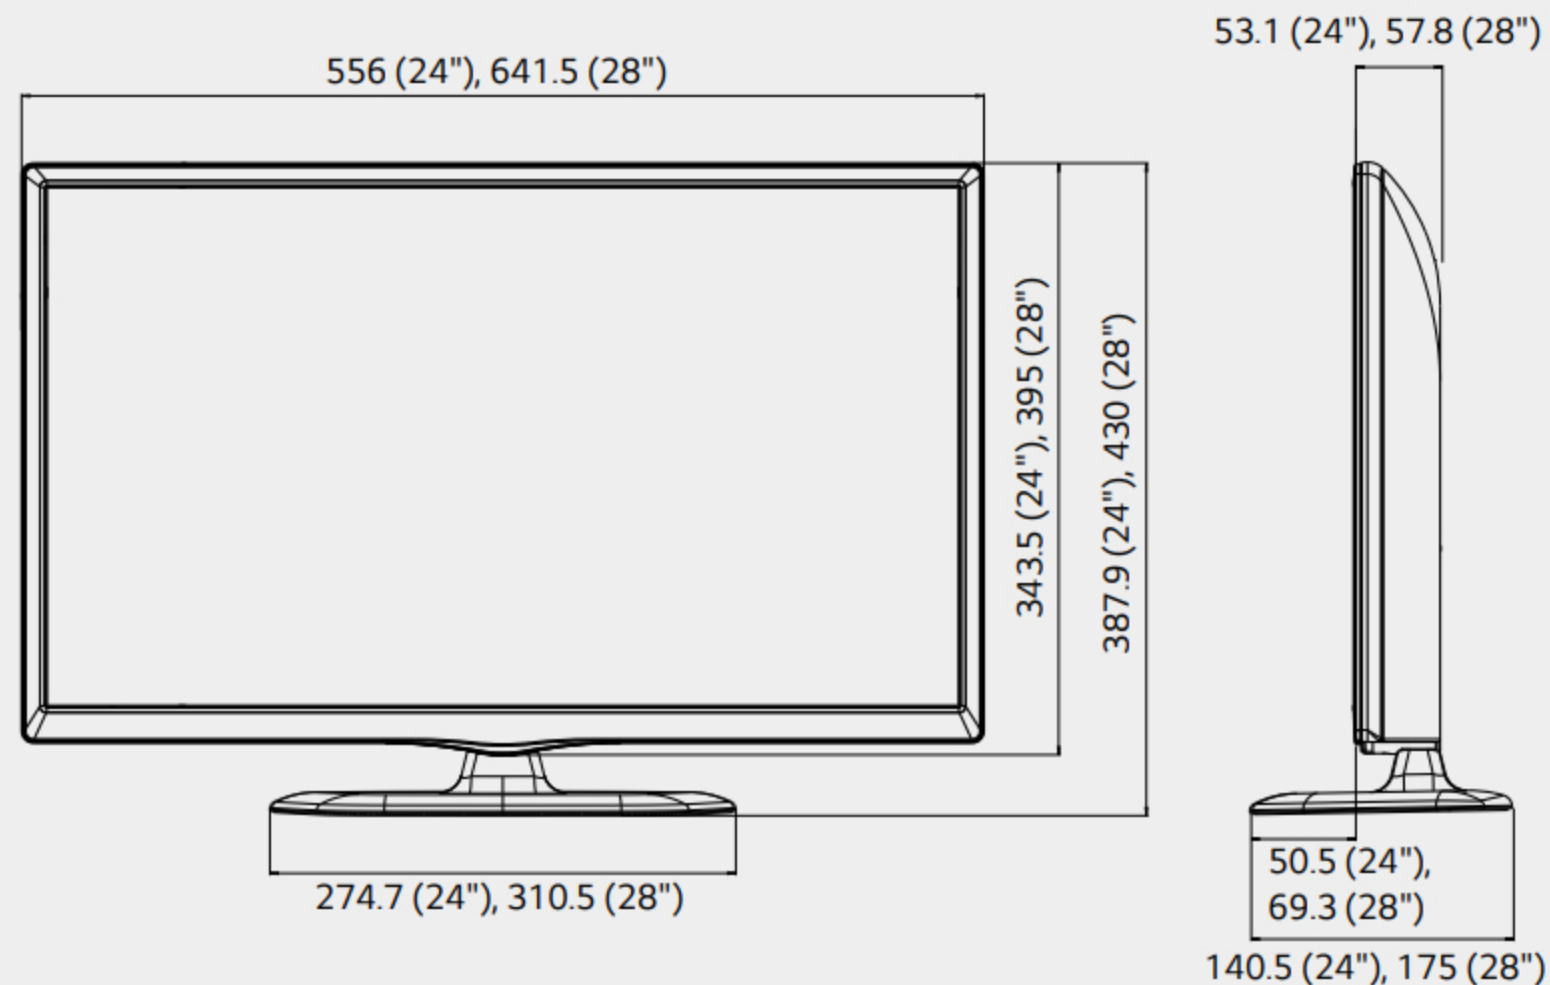

Dimensions (Unit : mm)

24" / 28"

Connectivity

- 1 EXTERNAL SPEAKER OUT
- 2 LAN (MHEG / SERVICE)
- 3 HDMI IN 1
- 4 RGB IN (PC)
- 5 OPTICAL DIGITAL AUDIO OUT
- 6 RS-232C IN
- 7 COMPONENT IN / AV IN
- 8 LNB Satellite IN
- 9 ANTENNA / CABLE IN