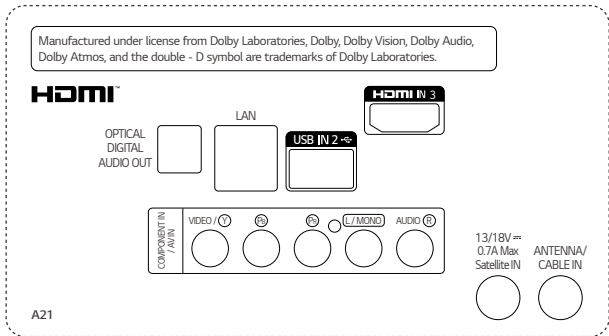

PRODUCT INFORMATION

* 65 inch

UN711C (EU)

| | | |
|---------------------|-------------------------------|-----------------------|
| Design | Stand Type | 2 Pole Stand |
| | Front Color | Ceramic Black |
| Display | Inch | 65" / 55" / 49" / 43" |
| | Resolution | 3,840 × 2,160 (UHD) |
| Broadcasting System | DVB-T2 / T, DVB-C, DVB-S2 / S | |

DIMENSION

(unit: mm)

CONNECTIVITY

Rear

Side

* Dimensions & Jack Panels may differ from the above image, so please contact the LG sales team to verify before ordering.

Download
LG C-Display+
Mobile App
Google Play Store