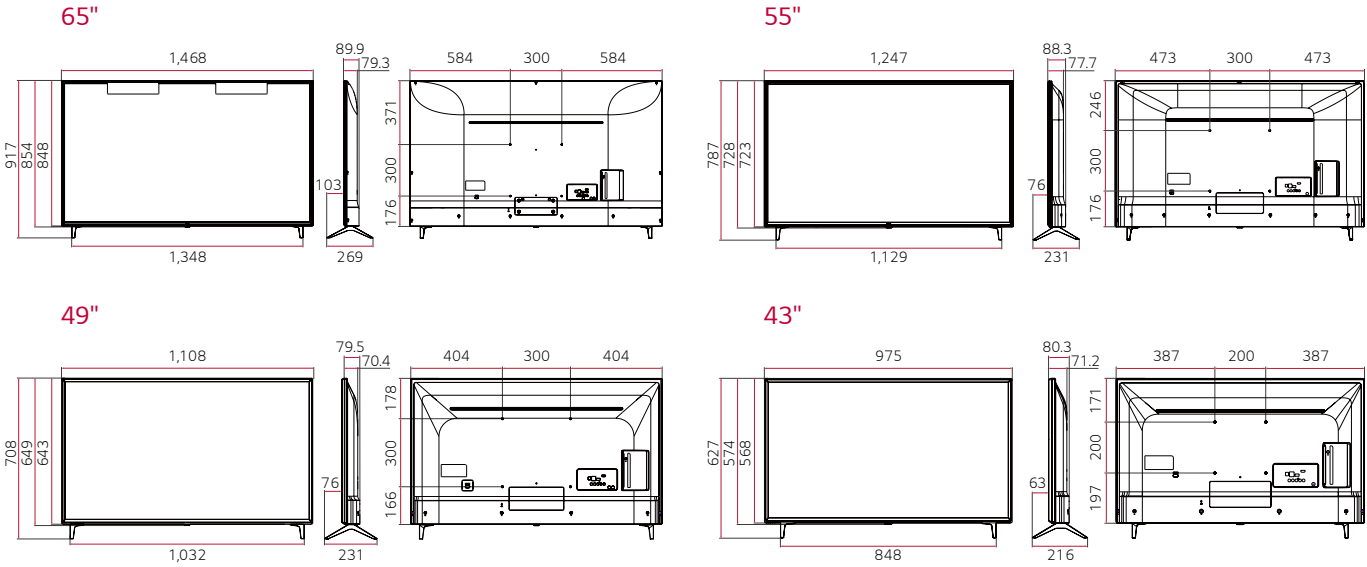

PRODUCT INFORMATION

* 65 inch

UN711C (EU)

| | | |
|---------------------|-------------------------------|-----------------------|
| Design | Stand Type | 2 Pole Stand |
| | Front Color | Ceramic Black |
| Display | Inch | 65" / 55" / 49" / 43" |
| | Resolution | 3,840 × 2,160 (UHD) |
| Broadcasting System | DVB-T2 / T, DVB-C, DVB-S2 / S | |

DIMENSION

(unit: mm)

CONNECTIVITY

Rear

Side

* Dimensions & Jack Panels may differ from the above image, so please contact the LG sales team to verify before ordering.

Download
LG C-Display+
Mobile App
Google Play Store